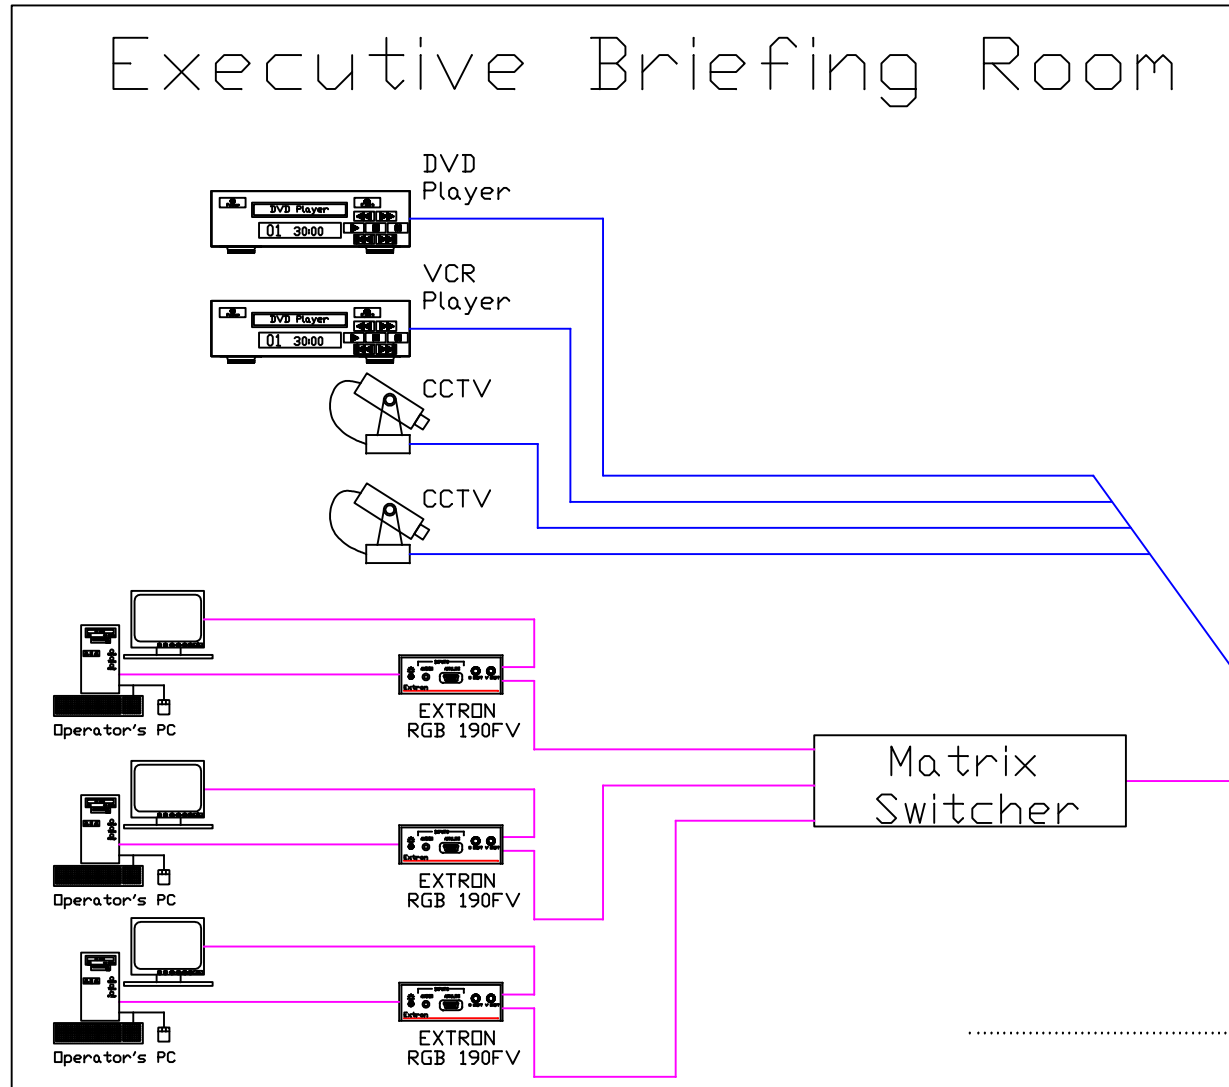

# 1x6 Video Wall

4 Composite Video Input

Video Input Card  
RGB Capture Card

6 x High Resolution Display Channel output to each Projector on RGBHV connection

- Video Composite Cable  
Belden 8241B / 543945
- Computer RGB Cable  
Extron Mini HR
- Network Cable  
CAT 5 / CAT 6

Nenux DCx6-Pro  
Videowall  
Controller

ETHERNET

Using the Nenux DCx  
Enabler 2.3 software, the  
supervisor will be able to  
launch, schedule, and  
control the controller  
remotely.