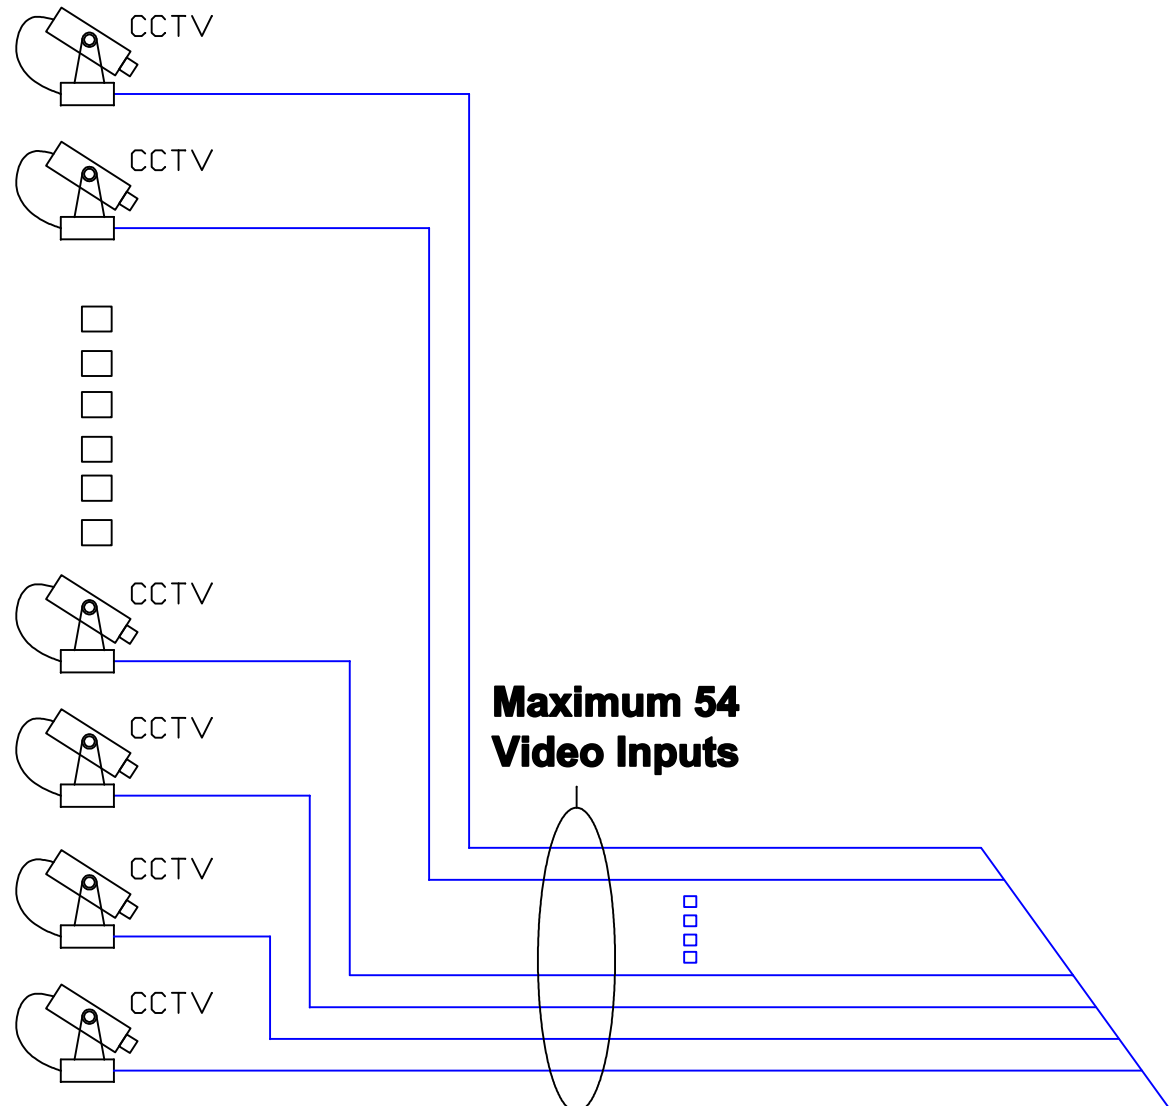

2x3 Video Wall

Video Composite Cable
Belden 8241B / 543945

Computer RGB Cable
Extron Mini HR

Network Cable
CAT 5 / CAT 6

Maximum 54 Video Inputs

54 Composite Video Input

Nenux DCx6 Videowall Controller

6 x High Resolution Display Channel output to each Projector on RGBHV connection

Using the Nenux DCx Enabler 2.3 software, the supervisor will be able to launch, schedule, and control the controller remotely.