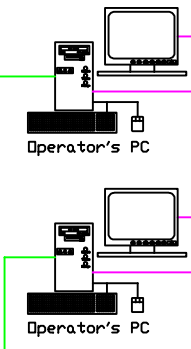

BY OTHERS

Maximum 18 Video Inputs

**Video Composite Cable**  
Belden 8241B / 543945

**Computer RGB Cable**  
Extron Mini HR

**Network Cable**  
CAT 5 / CAT 6

18 Composite Video Input

Video Input Card  
RGB Capture Card  
RGB Capture Card

Nenux  
DCx12-Pro  
Videowall  
Controller

12 x High Resolution Display Channel output to each Projector on RGBHV connection

ETHERNET

Using the Nenux DCx Enabler 2.3 software, the supervisor will be able to launch, schedule, and control the controller remotely.