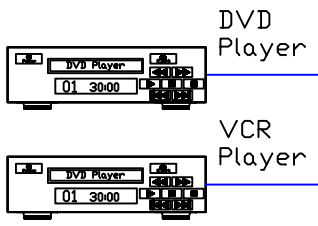

BY OTHERS

Maximum 18 Video Inputs

**Video Composite Cable**  
Belden 8241B / 543945

**Computer RGB Cable**  
Extron Mini HR

**Network Cable**  
CAT 5 / CAT 6

18 Composite Video Input

Video Input Card  
RGB Capture Card  
RGB Capture Card

Nenux  
DCx12-Pro  
Videowall  
Controller

12 x High Resolution Display Channel output to each Projector on RGBHV connection

ETHERNET

Using the Nenux DCx Enabler 2.3 software, the supervisor will be able to launch, schedule, and control the controller remotely.